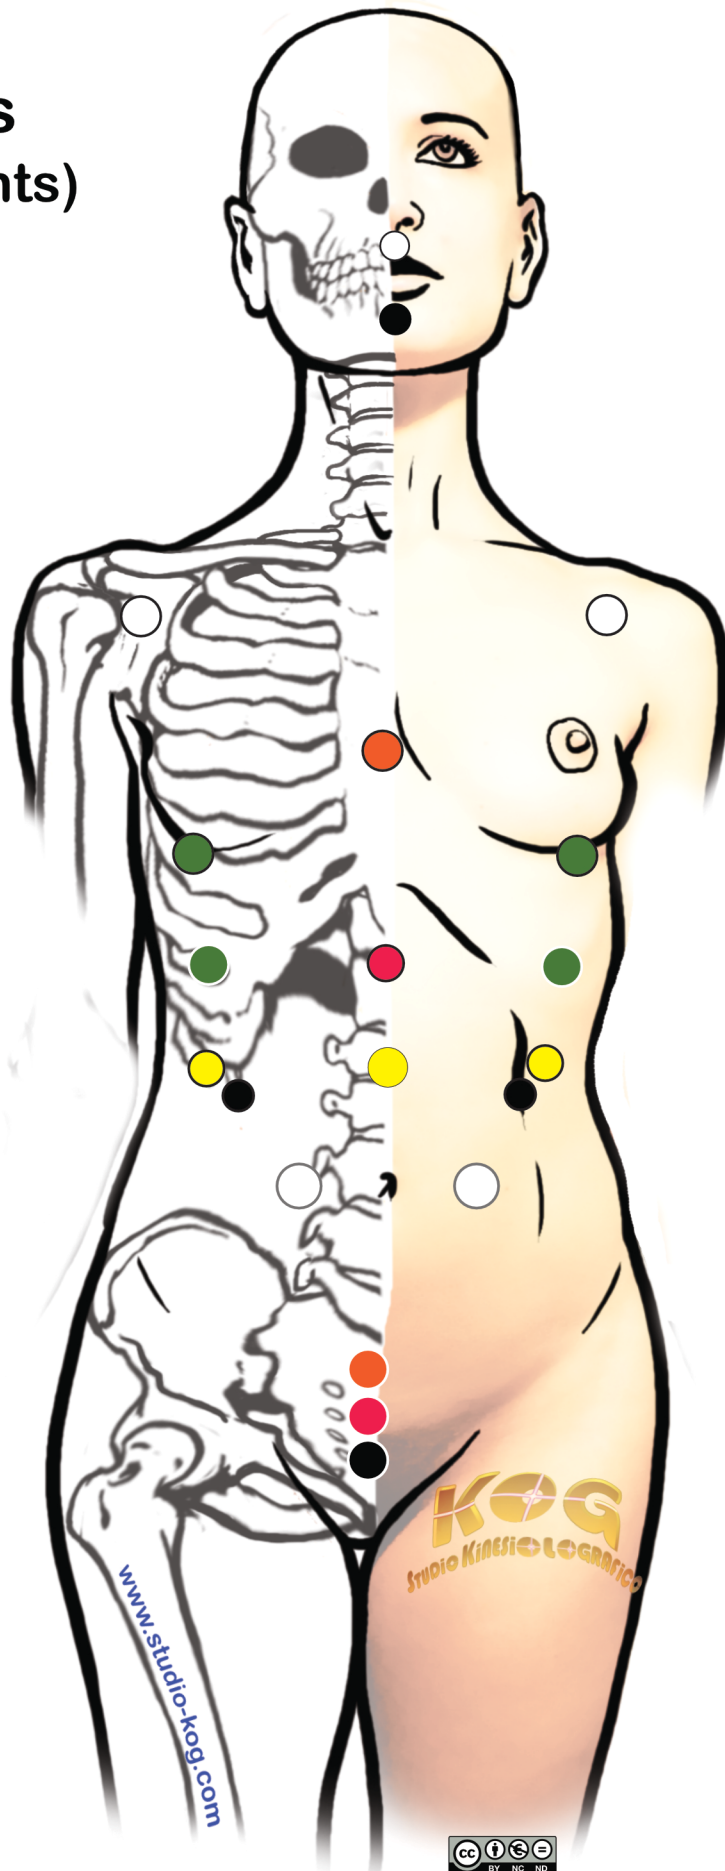

TCM

MU points (or Alarm points)

GV ○ GV26

CV ● CV24

LU ○ LU1

PC ● CV17

LR ● LR14

GB ● LR13

HT ● CV14

St ● CV12

SP ● GB24

KI ● GB25

LI ○ St25

SJ ● CV5

SI ● CV4

UB ● CV3